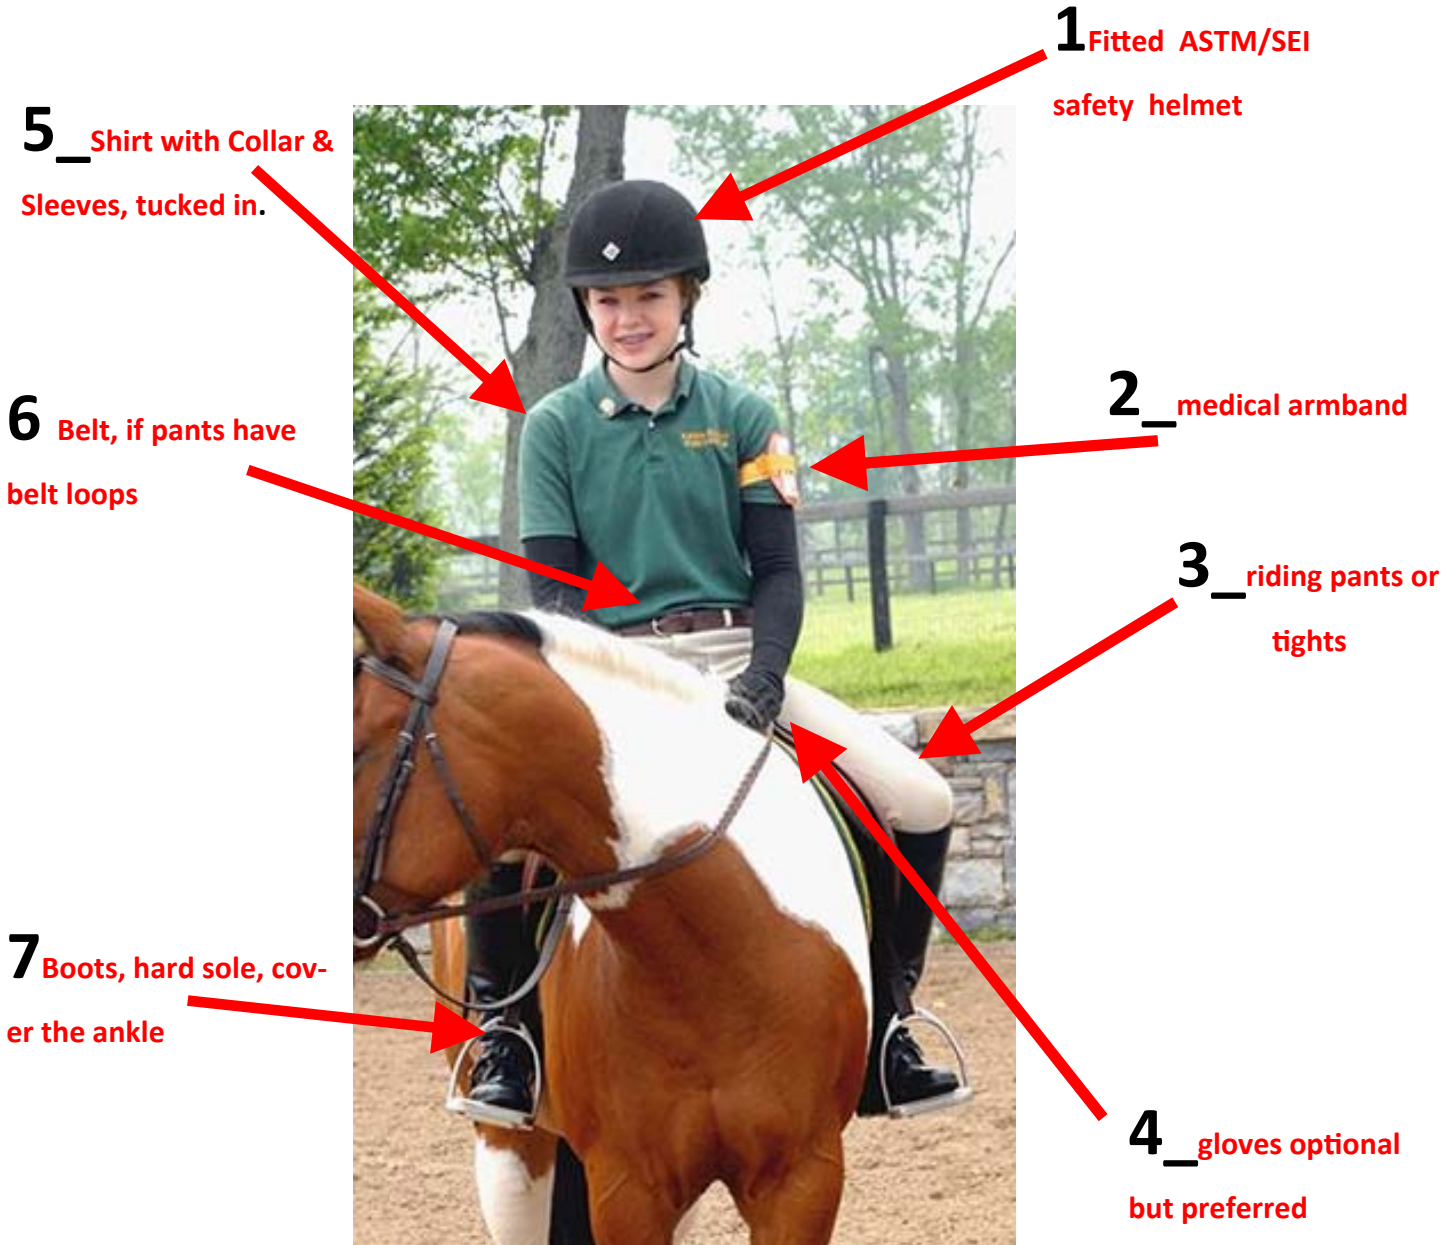

Dress for Safe Riding

A. Write the names of safe clothing for riding.

B. Circle which items are REQUIRED to ride with the PONY CLUB.

Additional Safe Rider Rules:

No Gum or candy in mouth.

No loose clothing, scarves, jewelry, or hair.